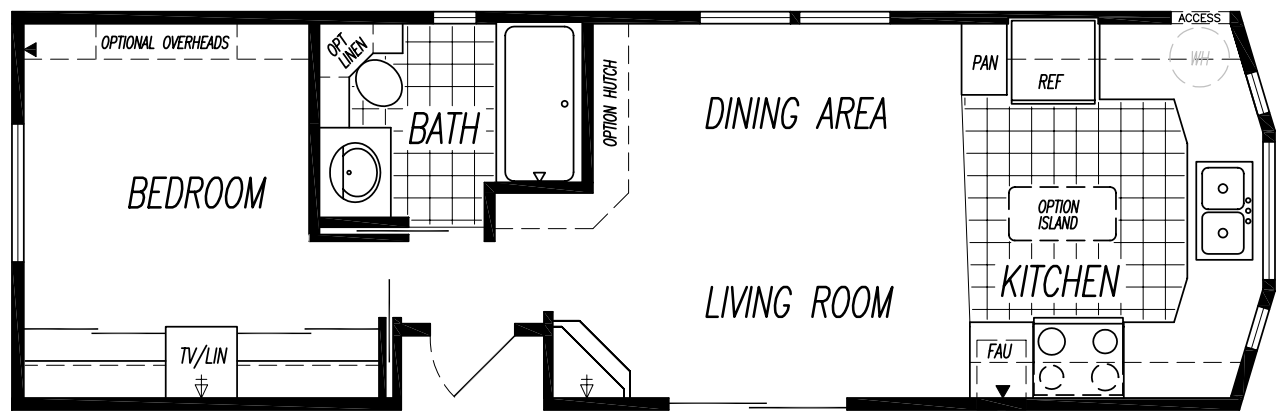

ALTERNATE POCKET BATH

OPT. WINDOW

OPTION EGRESS
ANGLE BAY
R-1

OPTION POP-OUT
ANGLE BAY
R-2

ALTERNATE WARDROBE

MODEL: LC-260