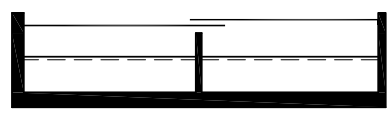

ALTERNATE POCKET BATH

OPT. WINDOW

OPTION EGRESS
ANGLE BAY
R-1

OPTION POP-OUT
ANGLE BAY
R-2

ALTERNATE WARDROBE

MODEL: LC-260